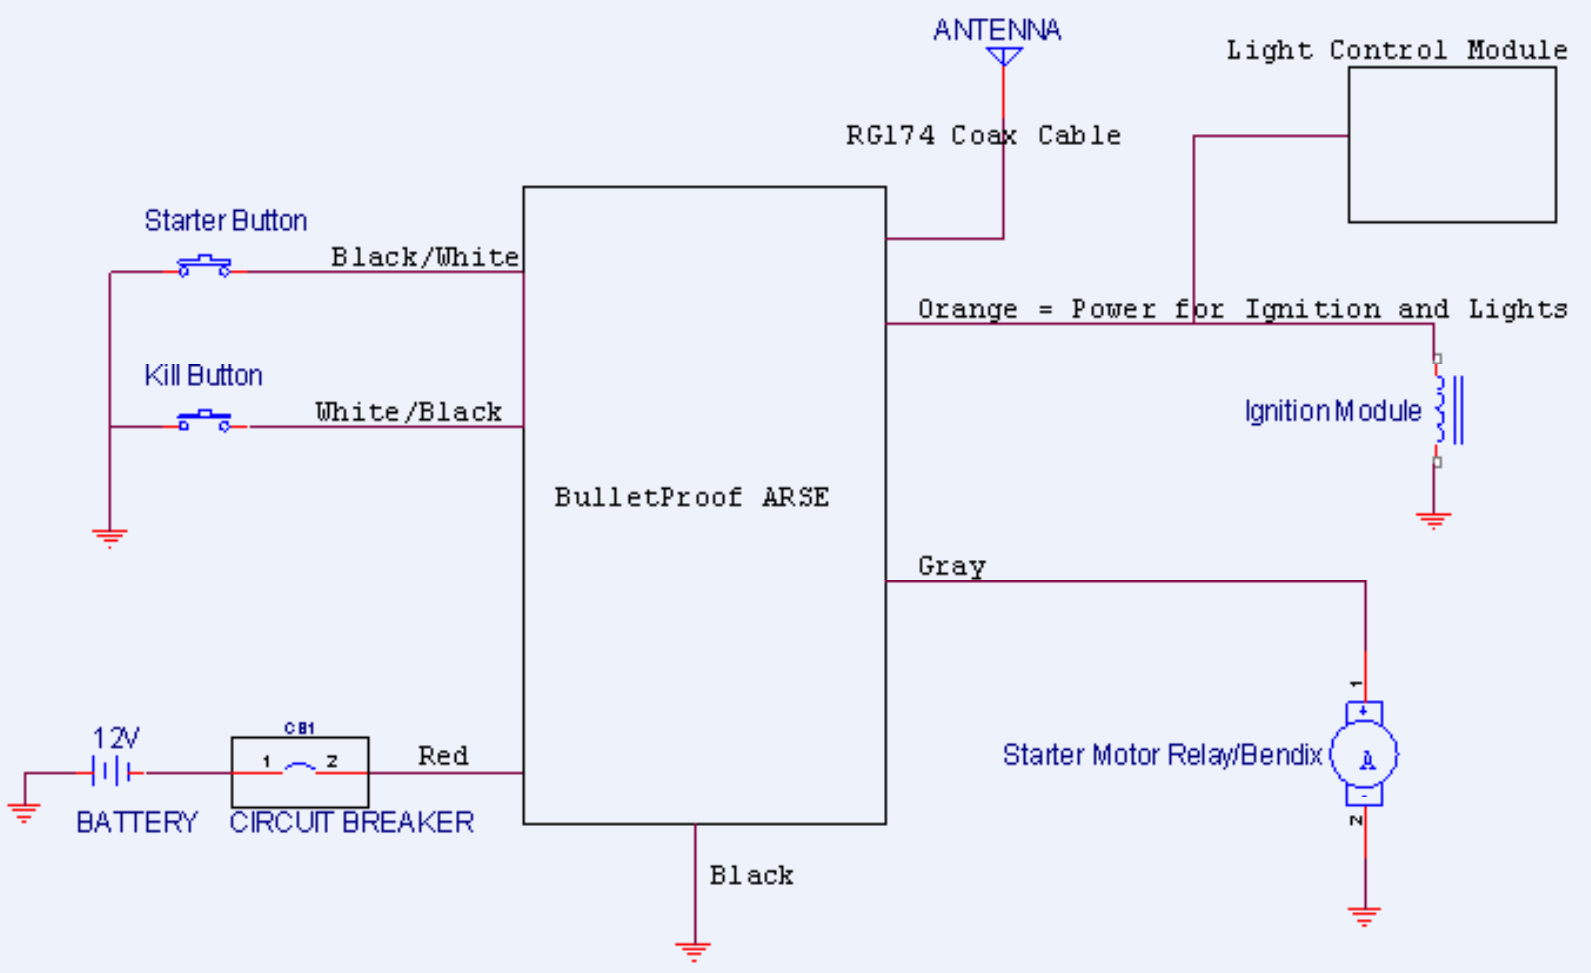

Attention: Switches must be wired to Ground on this system

Typical Wiring Diagram for ARSE Keyless System

TITLE		
ARSE Wiring Diagram		
SIZE	DOCUMENT NUMBER	REV
A	BulletProof ARSE Wiring Rev. A	A
DATE:	Thursday, June 09, 2005	Sheet 1 of 1