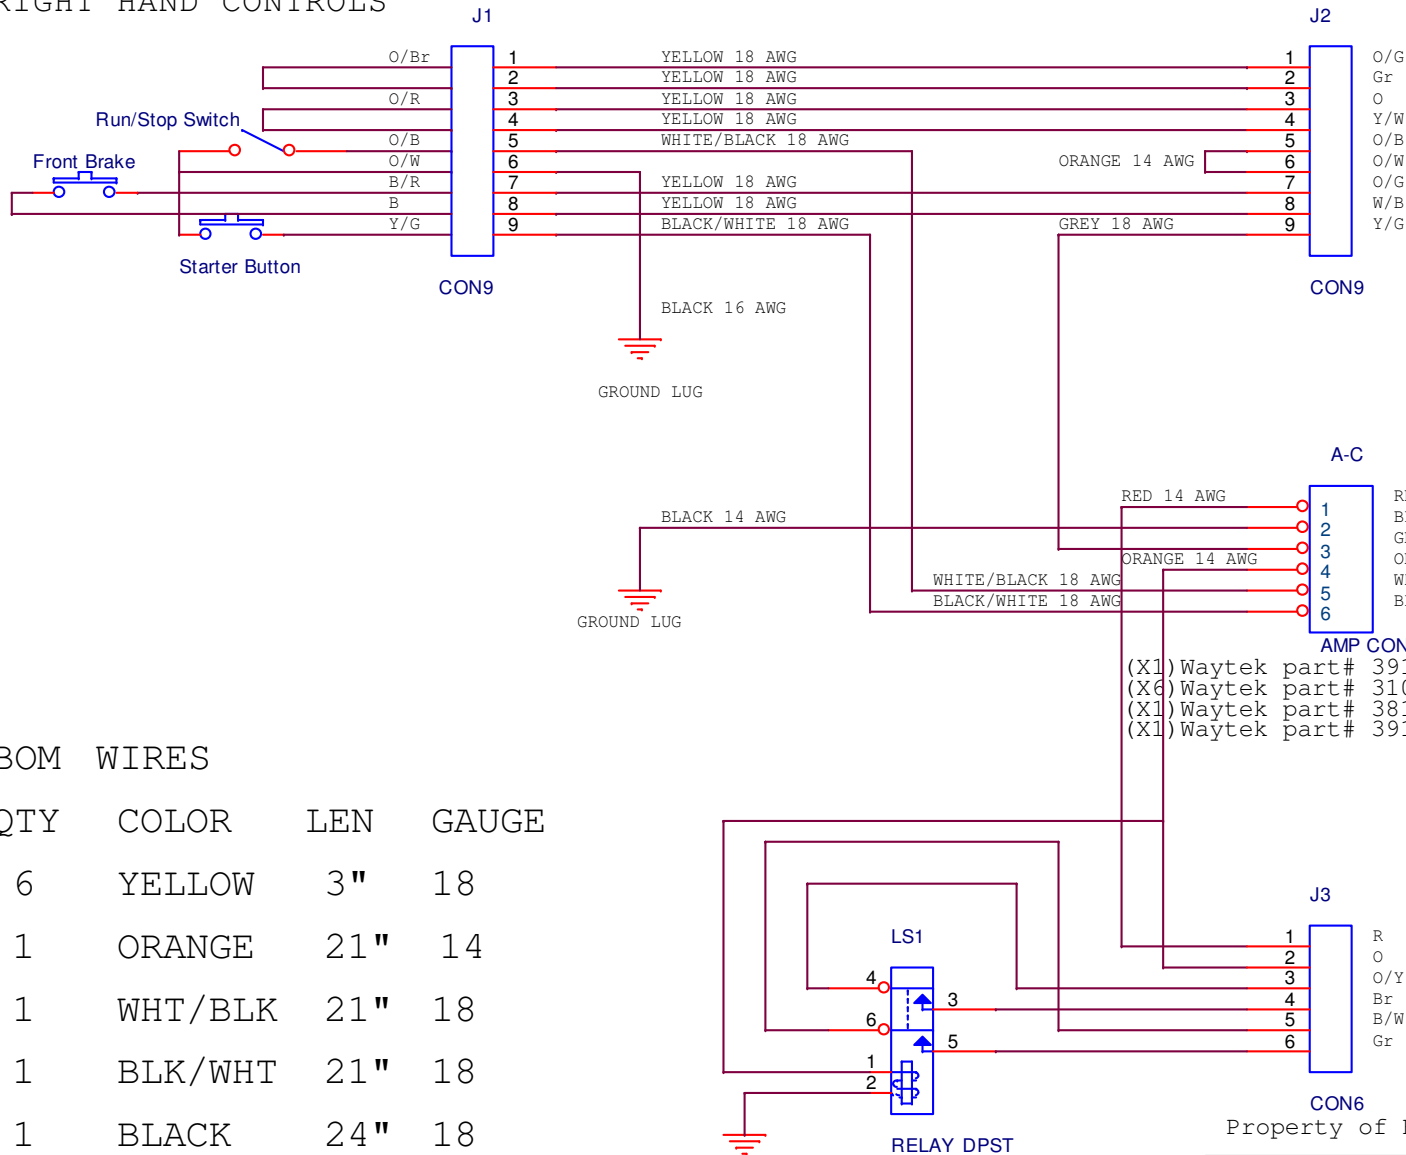

2005 SUZUKI HAYABUSA UNDER FAIRING ARSE ADAPTER

CONNECT TO
RIGHT HAND CONTROLS

TO WIRING HARNESS

BOM WIRES

QTY	COLOR	LEN	GAUGE
6	YELLOW	3"	18
1	ORANGE	21"	14
1	WHT/BLK	21"	18
1	BLK/WHT	21"	18
1	BLACK	24"	18
1	BLACK	24"	14
2	RED	20"	14

ARSE CONNECTOR

- 1 RED
- 2 BLACK
- 3 GREY
- 4 ORANGE - Sometimes RED
- 5 WHITE/BLACK
- 6 BLACK/WHITE

- AMP CONNECTOR
- (X1) Waytek part# 39156 wire seal 6 contact
 - (X6) Waytek part# 31072 terminal pin AMP male 20-14GA
 - (X1) Waytek part# 38106 6 contact conn body plug housing
 - (X1) Waytek part# 39106 interface seal 6 contact

FROM EXISTING KEY SWITCH

Property of BulletProof Electronics, Inc.

DESIGNED BY NICK RAMIREZ		
Title ARSE SUZUKI ADAPTER HAYABUSA		
Size A	Document Number ASAH 1.0	Rev A
Date: Friday, August 26, 2005	Sheet 1	of 1