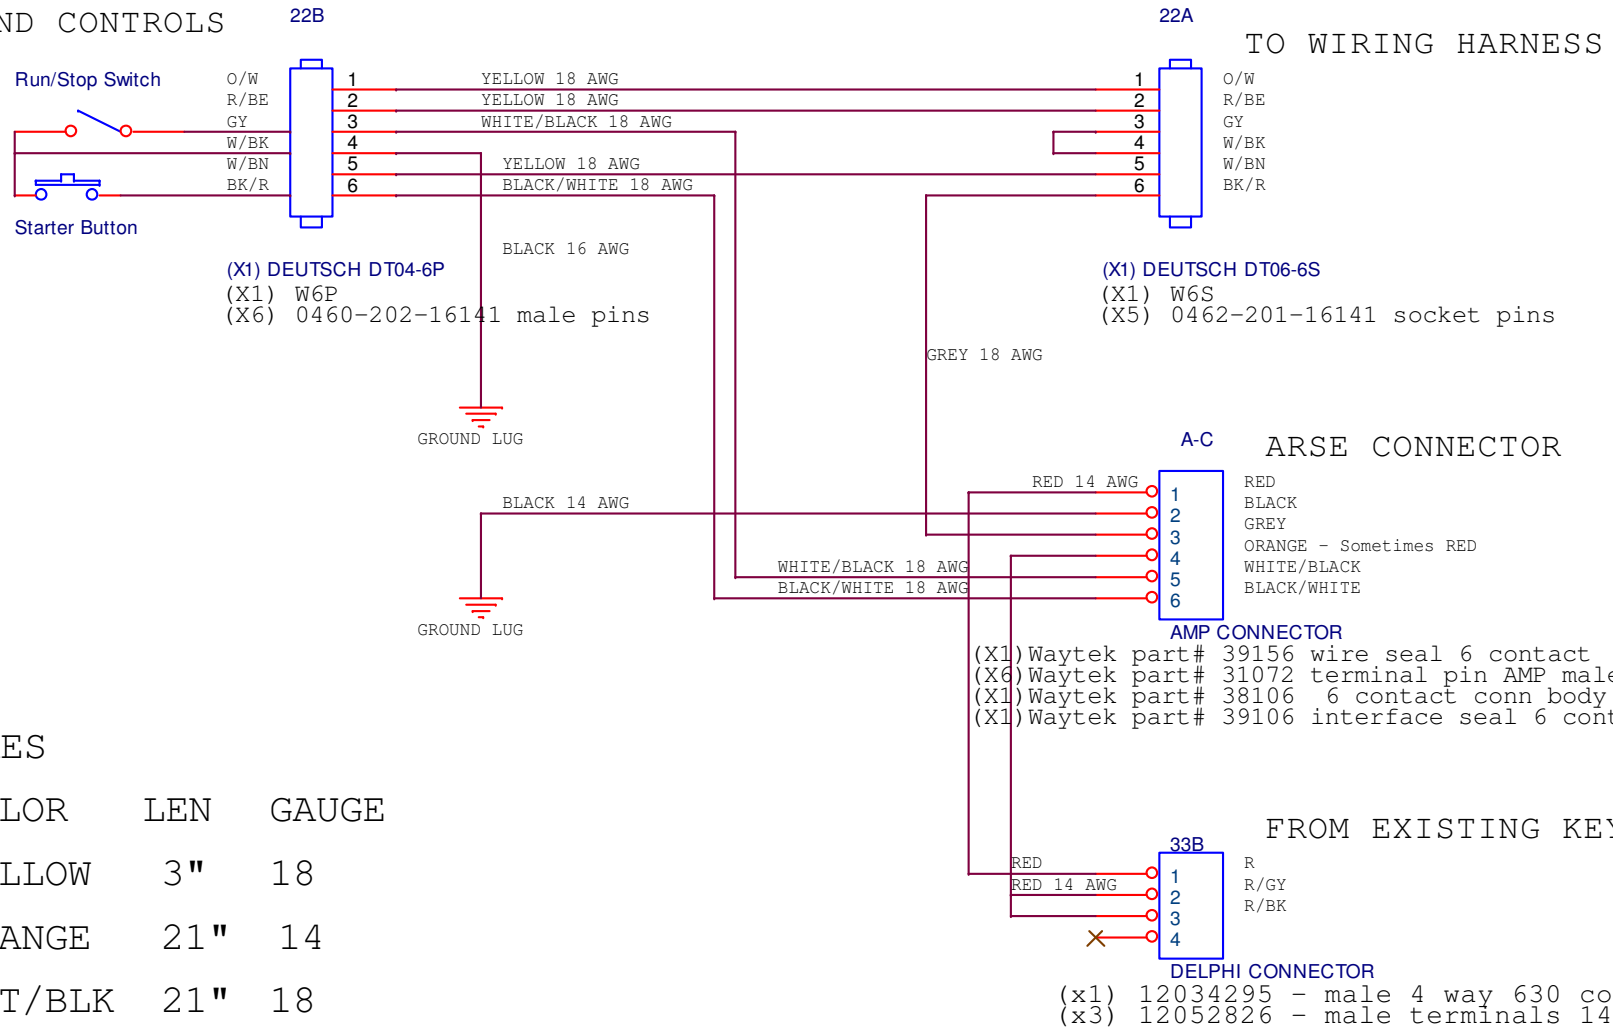

2005 HARLEY-DAVIDSON DEUCE FUEL INJECTED ARSE ADAPTER

CONNECT TO
RIGHT HAND CONTROLS

BOM WIRES

QTY	COLOR	LEN	GAUGE
3	YELLOW	3"	18
1	ORANGE	21"	14
1	WHT/BLK	21"	18
1	BLK/WHT	21"	18
1	BLACK	24"	18
1	BLACK	24"	14
2	RED	20"	14

NOTE: Wire lengths are approximate and vary from installation to installation

Property of BulletProof Electronics, Inc.

DESIGNED BY NICK RAMIREZ		
Title ARSE HARLEY ADAPTER 2005 Deuce with FI		
Size A	Document Number AHADFI 1.0	Rev A
Date:	Thursday, August 25, 2005	Sheet 1 of 1